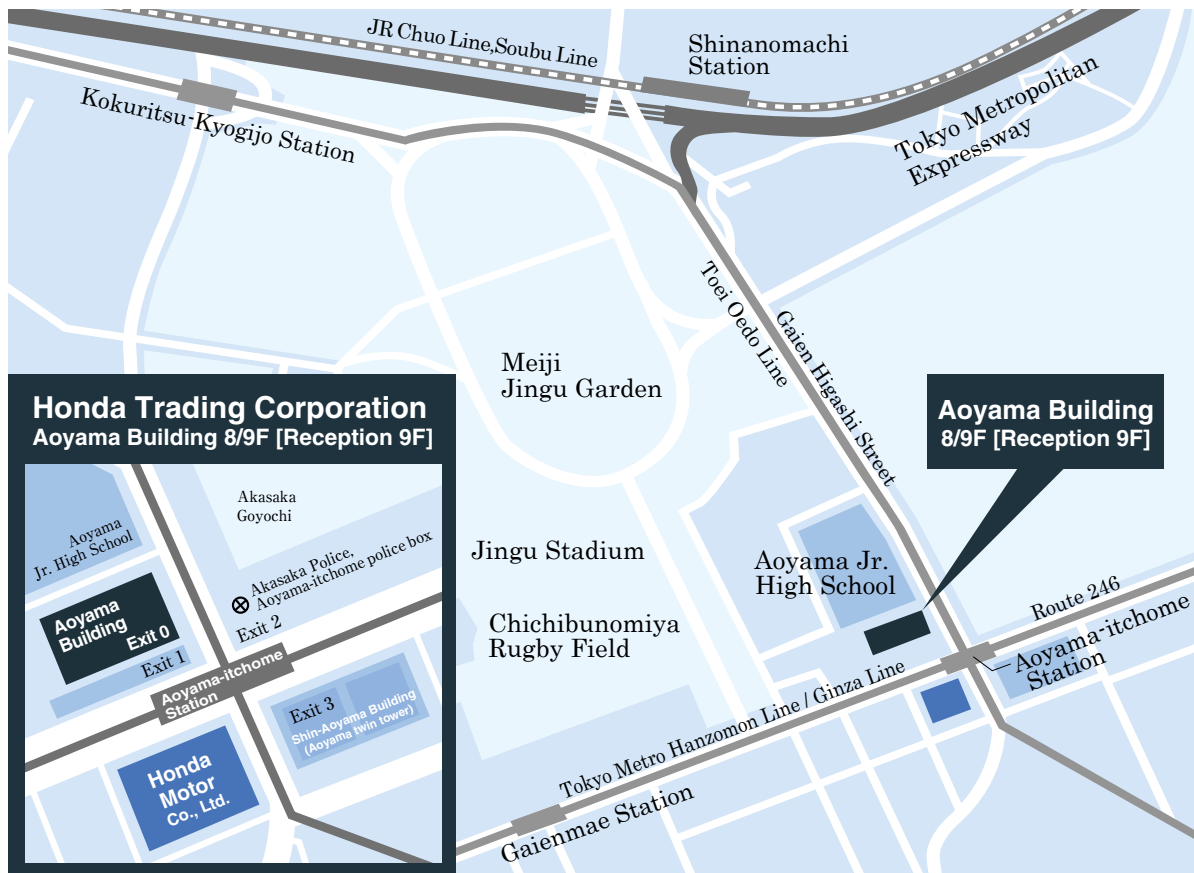

Relocation Notice of Honda Trading Corporation Tokyo Head Office

New Address :

Aoyama Building 9F, 1-2-3 Kita-Aoyama,
Minato-ku, Tokyo, 107-8360 Japan
Tel:03-3402-1100 Fax:03-3402-1101

Operation starts on : January 6, 2012

Direction

- Tokyo Metro Hanzomon Line / Ginza Line
Exit0 direct connection Aoyama-itchohome Station
- Toei Oedo Line
Exit0 direct connection Aoyama-itchohome Station
- JR Chuo Line
15-min. walk from Shinanomachi Station